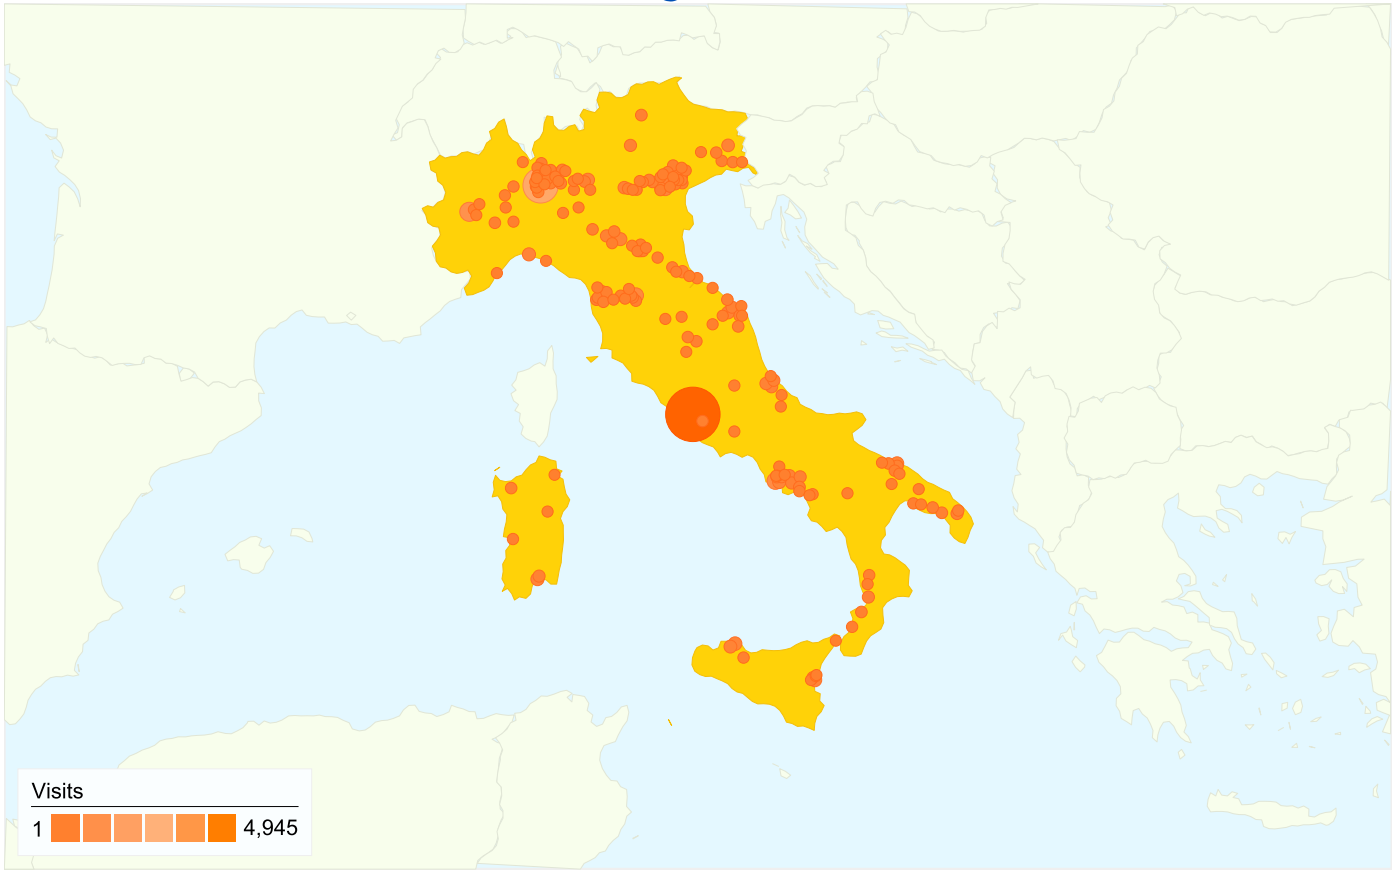

Borsarifuti.com: 1 months site usage 17.058 Access