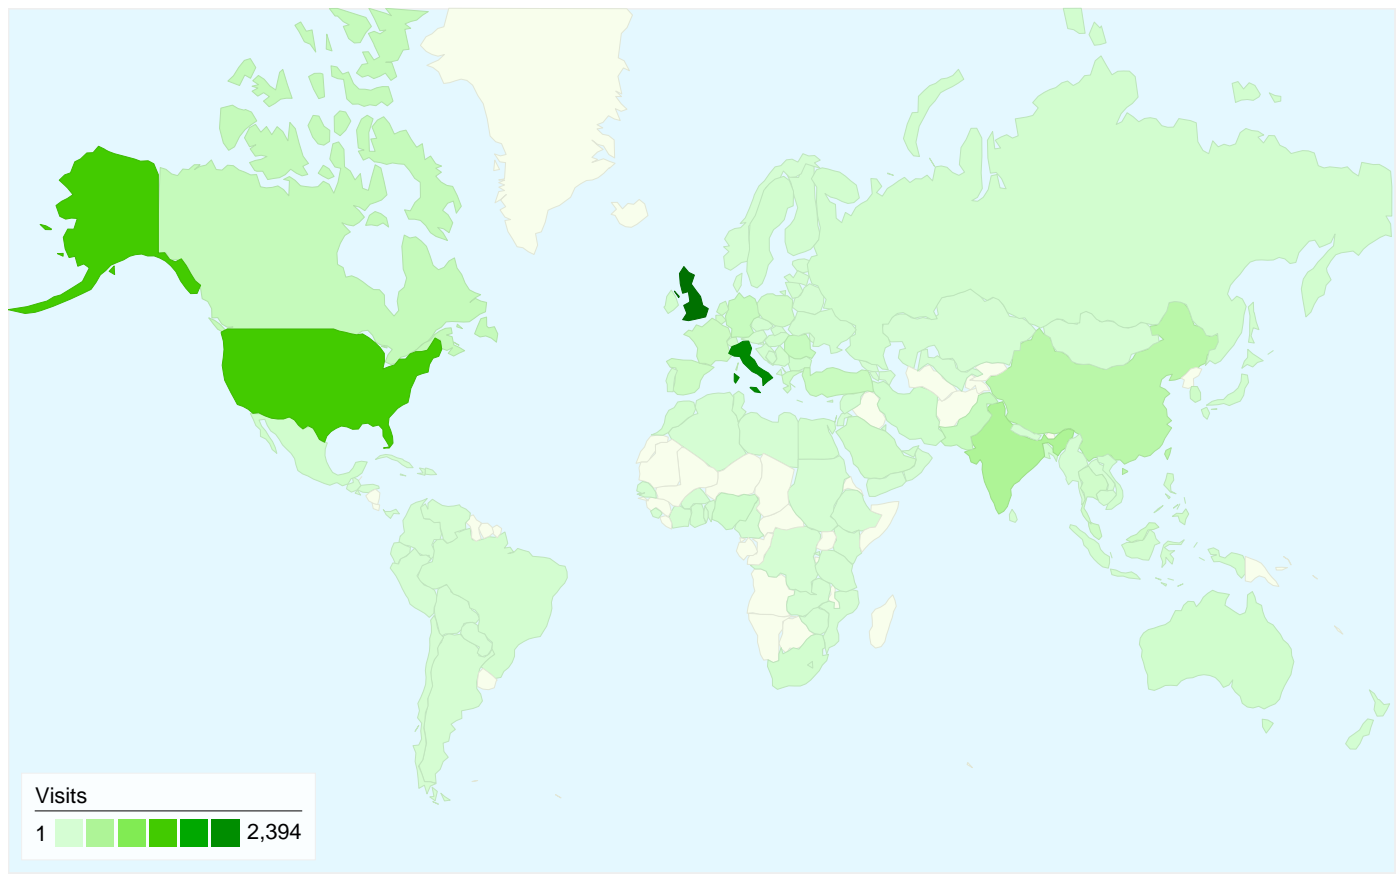

Our Marketing Service
Advertising on the the web site
Advertising on Listing Alert
Featured Listing service
Focused marketing campaigns

How can we help you?

Wastexchange.co.uk and Borsarifiuti.com have today **over 25,000 visitors/month from more than 100 different countries and over 4,800 subscribers.** Waste Management Firms, Processor, Brokers, Recyclers, Scrap Traders and Manufacturers use daily our portal to buy and sell selected scraps and reprocessed materials such as: plastic, metals, tires, electric electronic equipment, rubber, paper.

Target	Borsarifiuti	Wastexchange
Visitors/month	15.000	8.100
Access/month	17.000	9.700
Pages/month	52.000	25.000
Subcribers	2.000	2.800
Listing Alert sub.s	2.000	2.800

Where the Scrap Has Value

Countries
Europe 57%, North America 16%, Asia & Middle East 15%, Africa 6%, Australasia 4%, Latin America 2%

Wastexchange.co.uk - 1 months site usage: 9,441 visitors

9,441 visits came from 137 countries/territories

Site Usage						
Visits	Pages/Visit	Avg. Time on Site	% New Visits	Bounce Rate		
9,441 % of Site Total: 100.00%	2.76 Site Avg: 2.76 (0.00%)	00:02:04 Site Avg: 00:02:04 (0.00%)	77.69% Site Avg: 77.70% (-0.01%)	68.28% Site Avg: 68.28% (0.00%)		
Country/Territory	Visits	Pages/Visit	Avg. Time on Site	% New Visits	Bounce Rate	
United Kingdom	2,394	2.32	00:01:30	85.30%	70.72%	
Italy	2,048	3.18	00:02:22	64.45%	62.50%	
United States	1,192	1.68	00:00:52	91.69%	84.06%	
India	404	2.41	00:02:40	82.67%	66.58%	
China	282	4.41	00:04:10	63.83%	59.93%	
Canada	164	1.65	00:00:59	87.20%	78.66%	
Romania	142	5.58	00:05:15	52.82%	47.18%	
Germany	139	3.73	00:02:01	75.54%	53.24%	
Pakistan	138	3.28	00:03:28	78.99%	56.52%	
Turkey	130	2.82	00:01:53	67.69%	66.15%	